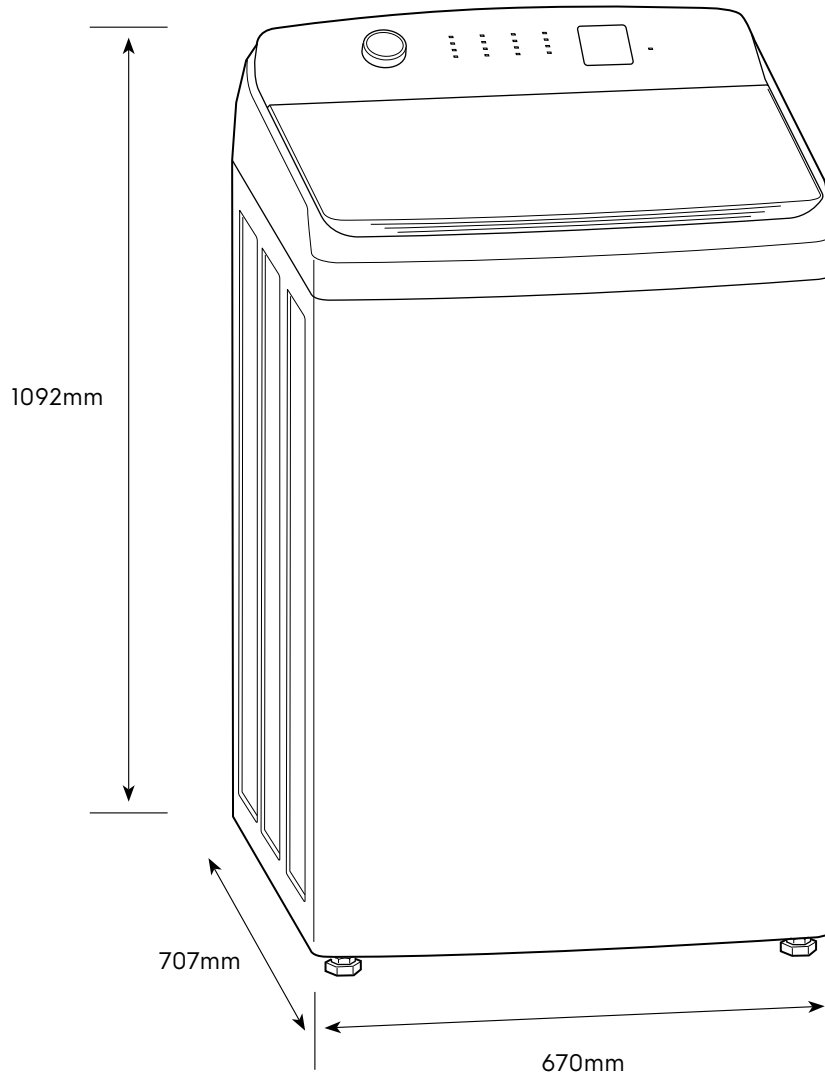

Dimension Guide

Top-load Washing Machine

Model:
EWT1174M7SA

Dimensions

	width	height	depth
Product (mm)	670	1092	707

Please note! Dimensions to be used as a guide only. All customers MUST refer to the user manual supplied with the product for detailed installation instructions.