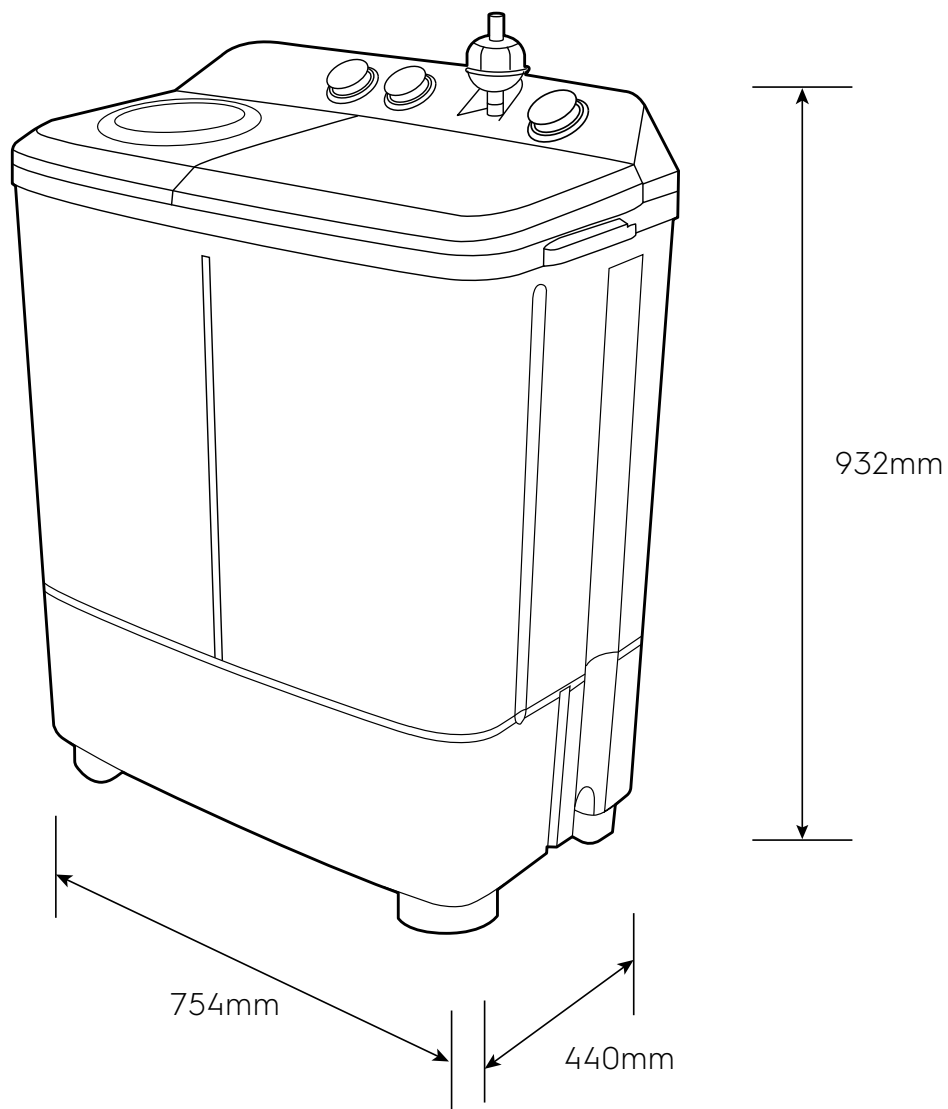

Dimension Guide

Twin Tub Washer

Model:
EWS98262WA

Dimensions			
	width	height	depth
Product (mm)	754	932	440

Please note! Dimensions to be used as a guide only. All customers MUST refer to the user manual supplied with the product for detailed installation instructions.