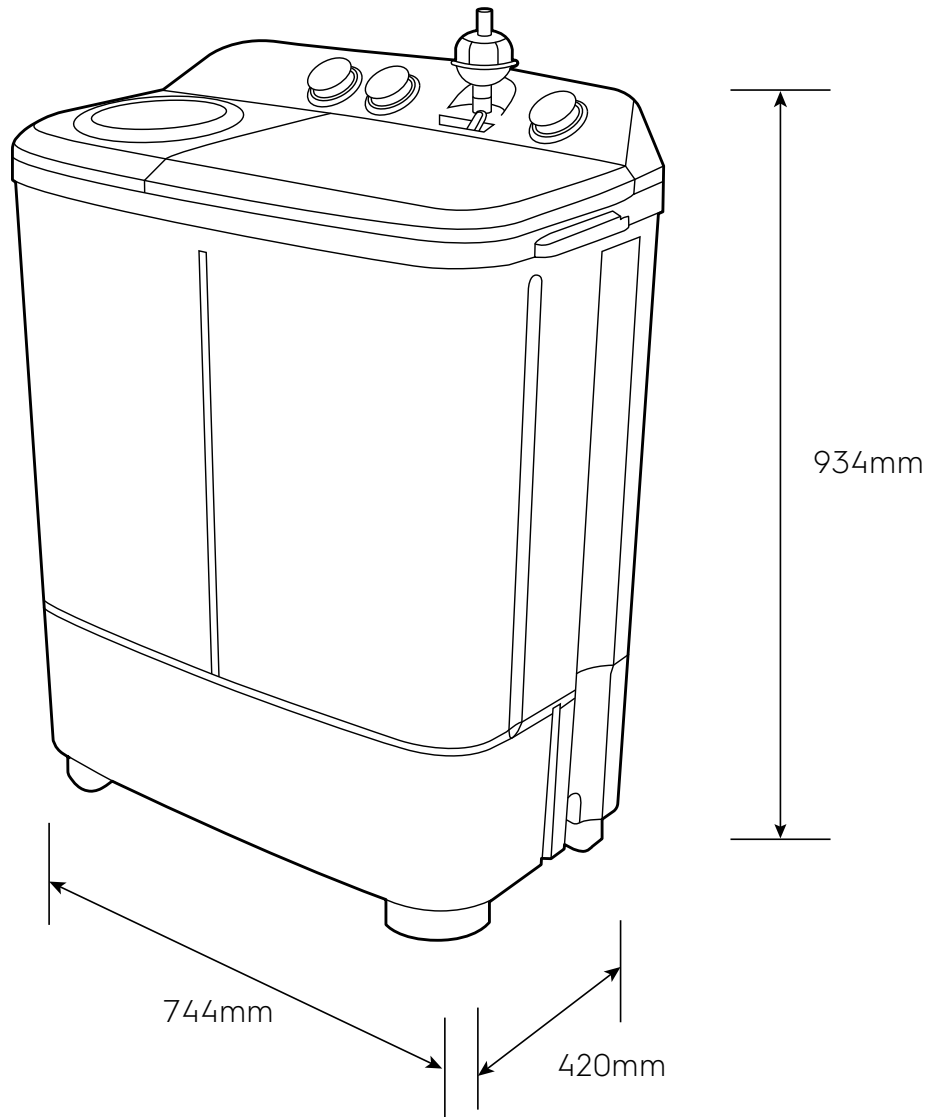

Dimension Guide

Twin Tub Washer

Model:
EWS87262WA

Dimensions			
	width	height	depth
Product (mm)	744	934	420

Please note! Dimensions to be used as a guide only. All customers MUST refer to the user manual supplied with the product for detailed installation instructions.