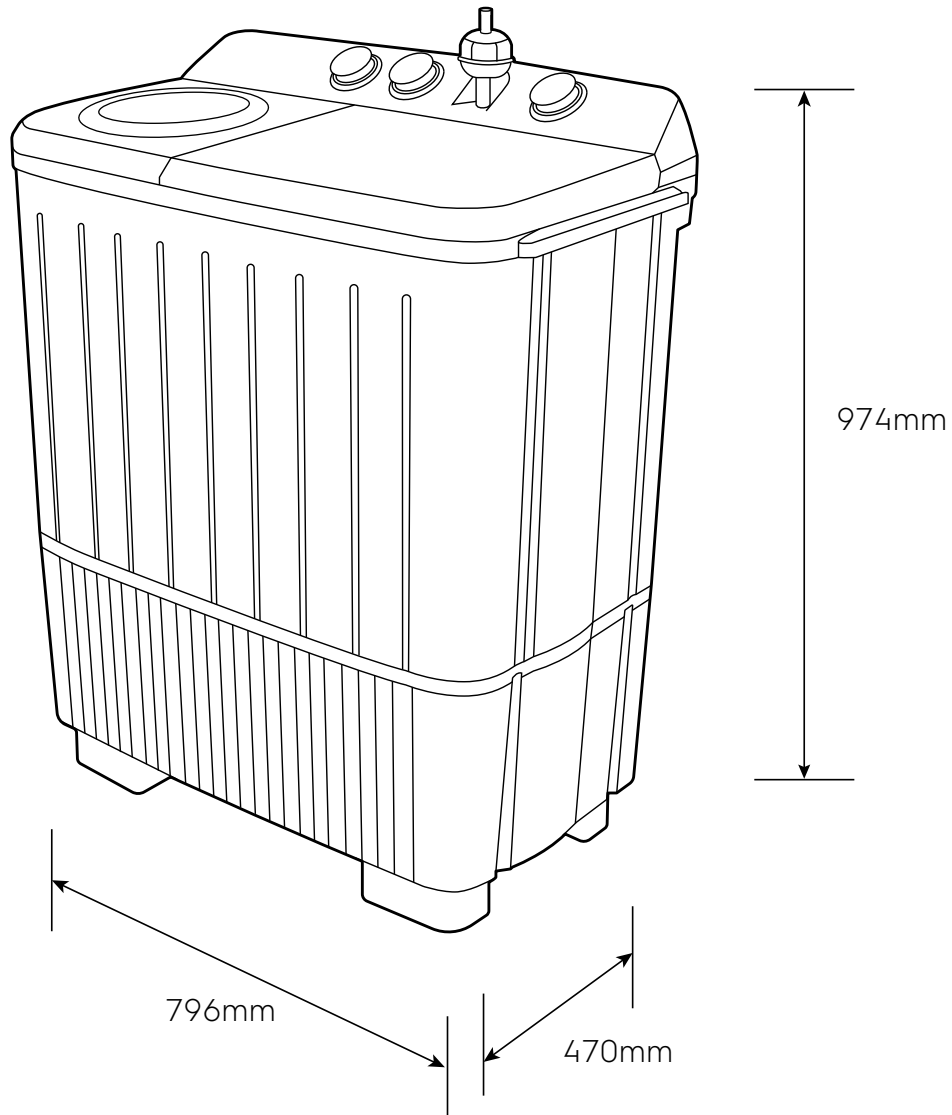

# Dimension Guide

## Twin Tub Washer

**Model:**  
EWS11262WA

Dimensions			
	width	height	depth
Product (mm)	796	974	470

**Please note!** Dimensions to be used as a guide only. All customers MUST refer to the user manual supplied with the product for detailed installation instructions.