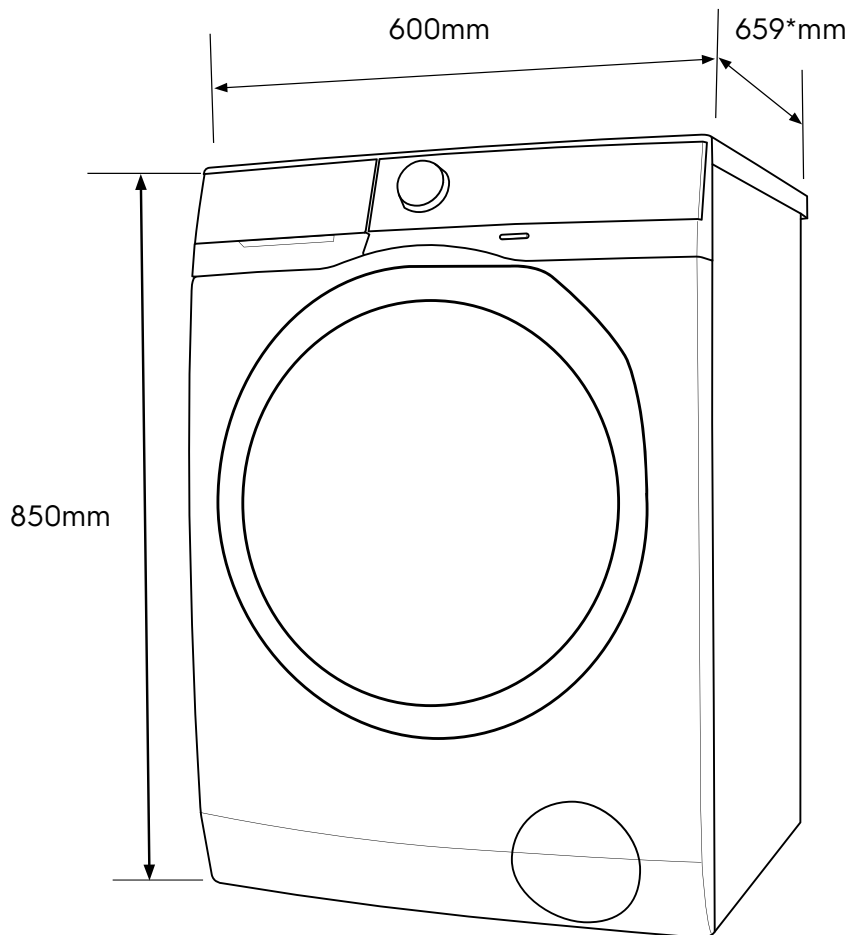

Dimension Guide

Front Load Washer

Model:
EWF1141AEWA

Dimensions			
	width	height	depth
Product (mm)	600	850	659

*Add 20mm for the hose protrusion at the back.

Please note! Dimensions to be used as a guide only. All customers MUST refer to the user manual supplied with the product for detailed installation instructions.