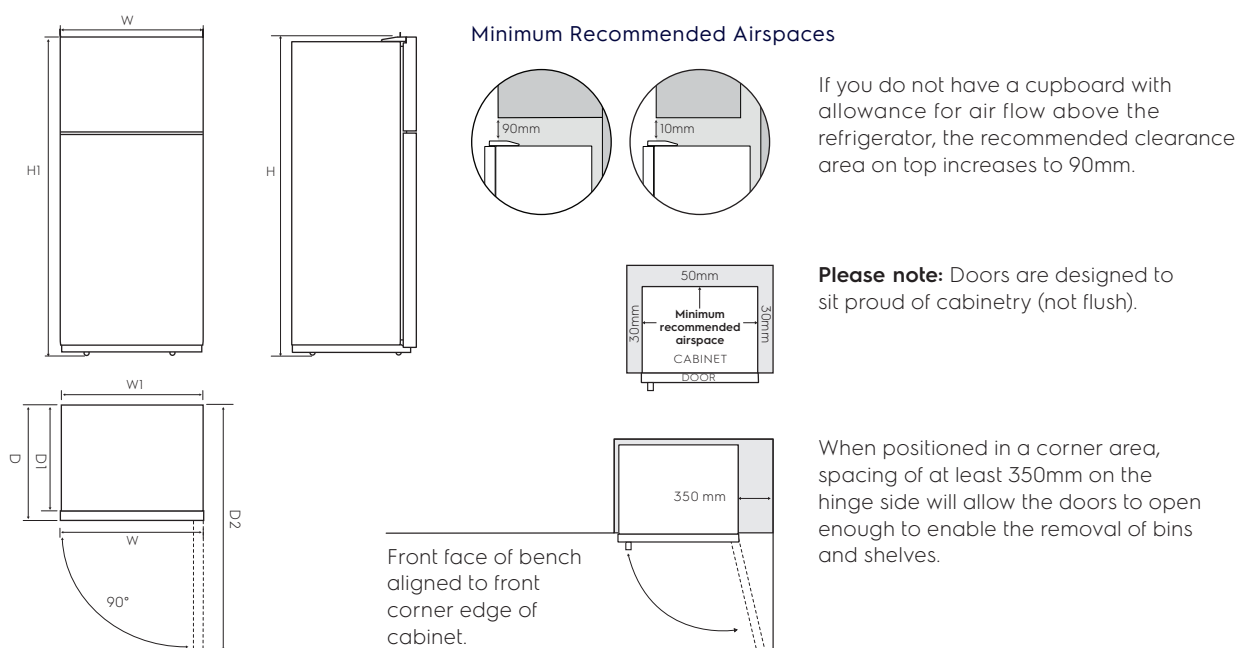

Dimension Guide

Top freezer refrigerator

Model:
ETB3700K-A

Top Mount Models	Door width (W)	Total depth (D)	Maximum height (H)	Cabinet width (W1)	Cabinet depth (D1)	Depth door open (D2)	Cabinet height (H1)
ETB3700K-A	598	650	1756	595	586	1200	1740

Important! Please ensure that the access to your kitchen (including doorways, corridors, island benches, etc) allows sufficient clearance to move your fridge into position.

Please note! Dimensions to be used as a guide only. All customers MUST refer to the user manual supplied with the product for detailed installation instructions.