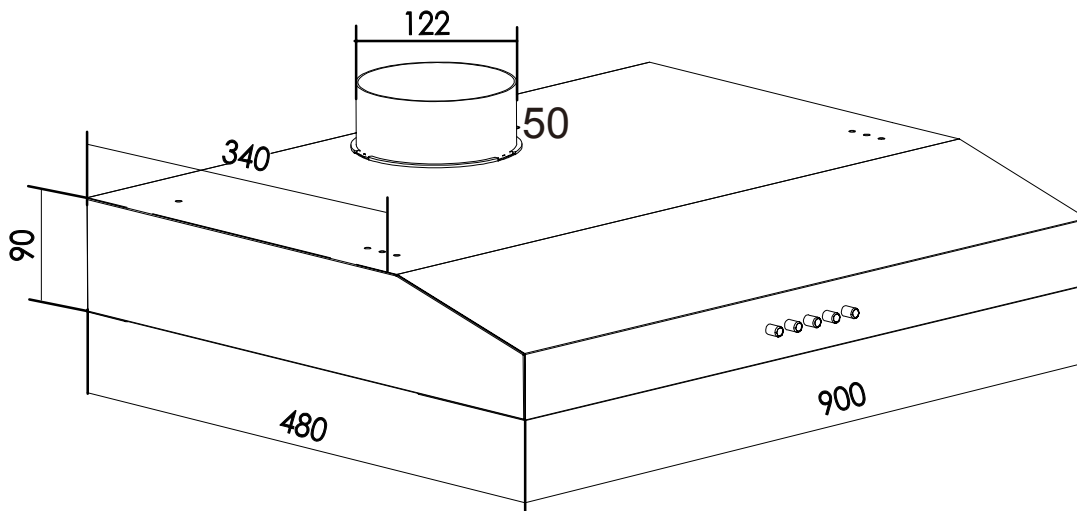

Dimension Guide

Extractor hood

Model:
ECF9214B

Dimensions

	width	height	depth
Duct (mm)	122		
Product (mm)	900	90	480

Please note! Dimensions to be used as a guide only. All customers MUST refer to the user manual supplied with the product for detailed installation instructions.