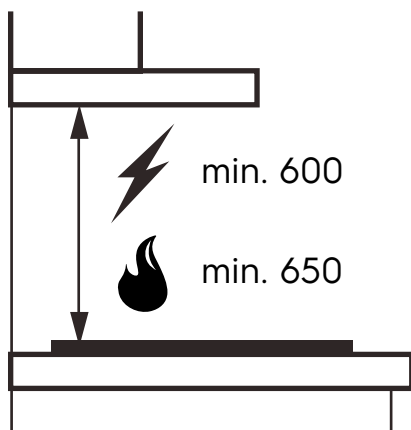

Dimension Guide

Extractor hood

Model:
ECF9214B

Dimensions

	width	height	depth
Duct (mm)	122		
Product (mm)	900	90	480

Please note! Dimensions to be used as a guide only. All customers MUST refer to the user manual supplied with the product for detailed installation instructions.