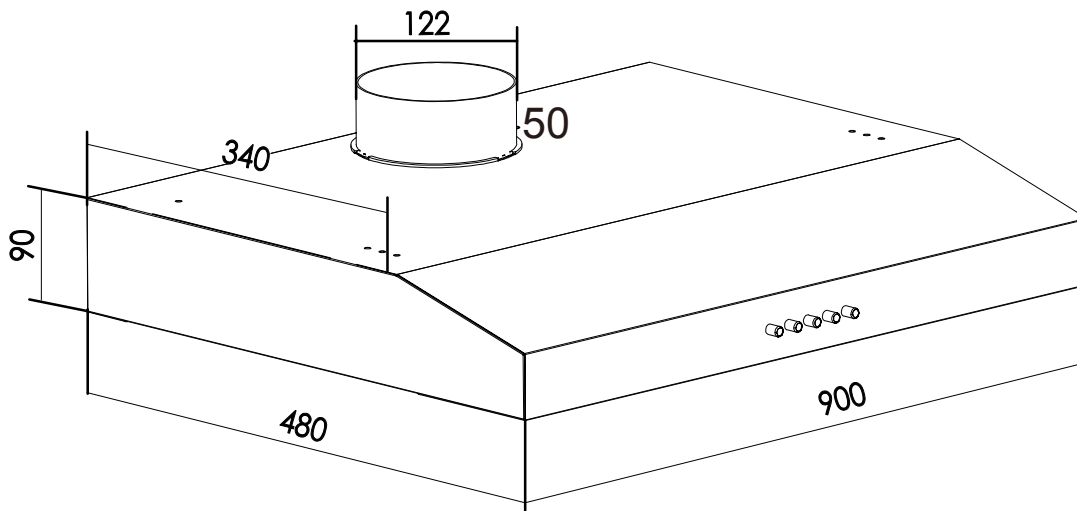

Dimension Guide

Extractor hood

Model:
ECF9214X

Dimensions

	width	height	depth
Duct (mm)	122		
Product (mm)	900	90	480

Please note! Dimensions to be used as a guide only. All customers MUST refer to the user manual supplied with the product for detailed installation instructions.