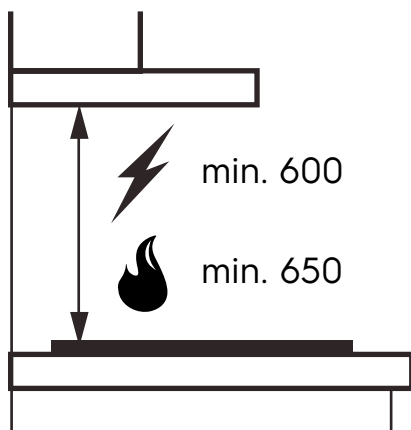

Dimension Guide

Extractor hood

Model:
ECF9214X

Dimensions

	width	height	depth
Duct (mm)	122		
Product (mm)	900	90	480

Please note! Dimensions to be used as a guide only. All customers MUST refer to the user manual supplied with the product for detailed installation instructions.