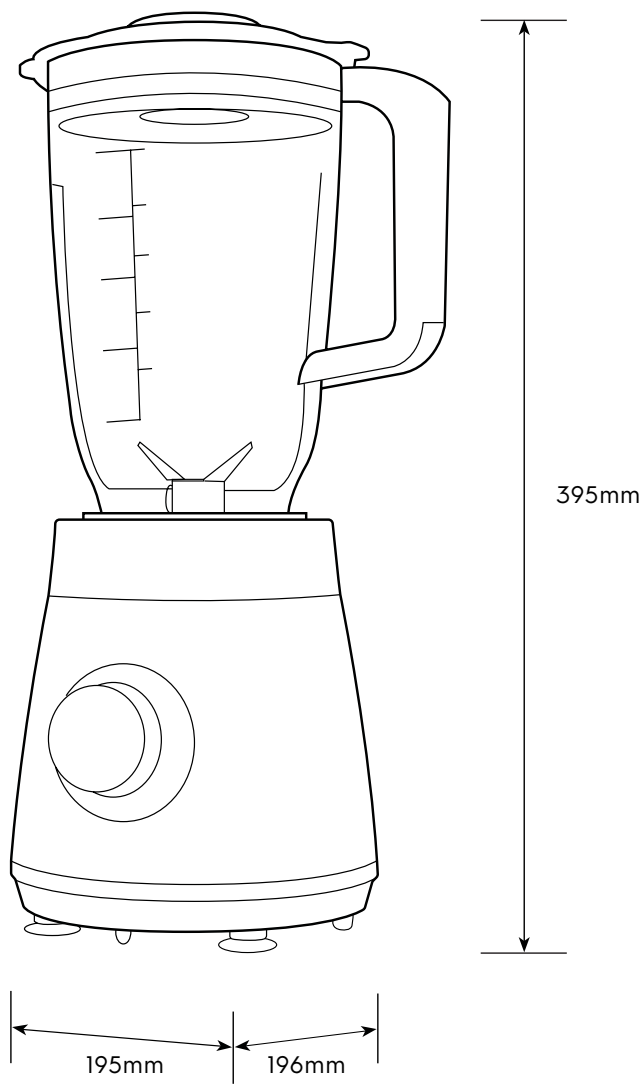

Dimension Guide

Blender

Model:
E3TB1-611S

Dimensions			
	width	height	depth
Product (mm)	195	395	196

Please note! Dimensions to be used as a guide only. All customers MUST refer to the user manual supplied with the product for detailed installation instructions.