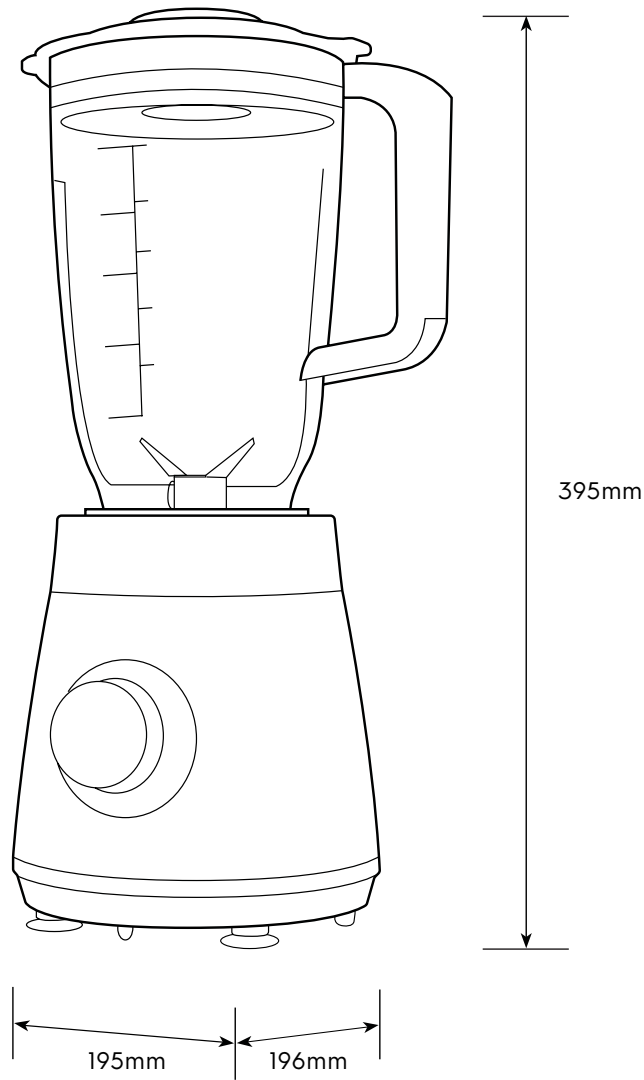

Dimension Guide

Blender

Model:
E3TB1-311K

Dimensions			
	width	height	depth
Product (mm)	195	395	196

Please note! Dimensions to be used as a guide only. All customers MUST refer to the user manual supplied with the product for detailed installation instructions.